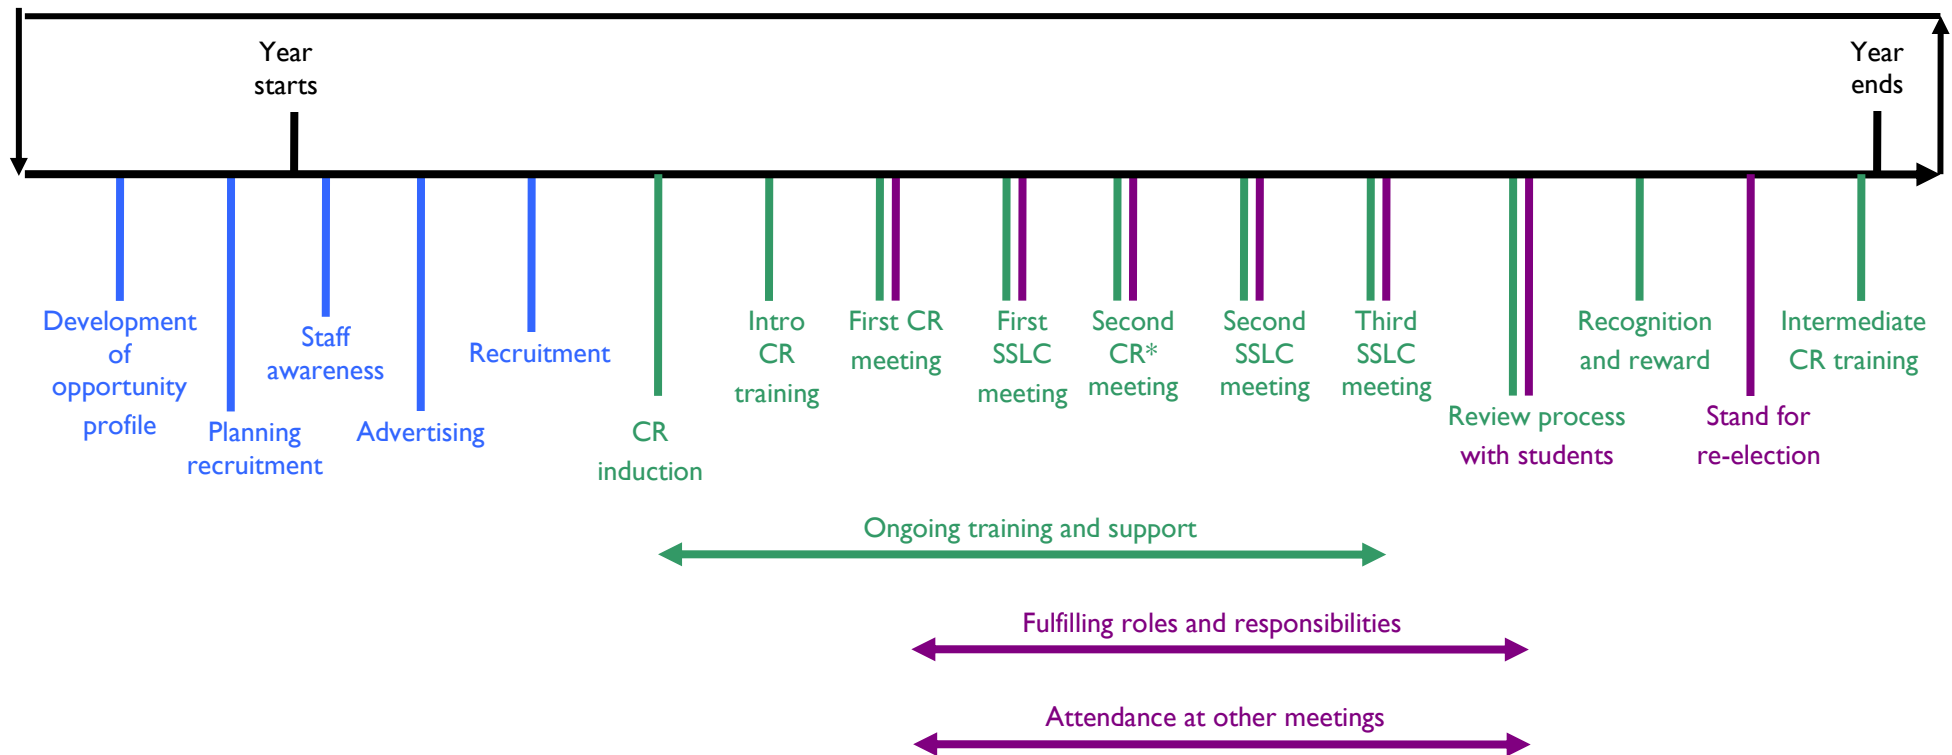

Course Rep lifecycle from the institution's perspective

Colour code

Admin processes

Course reps

Institution/Students' association

* CR meeting = meeting with institution